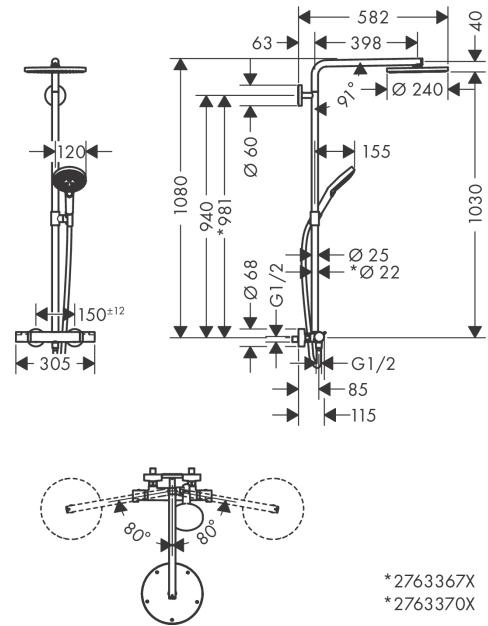

Scale drawing