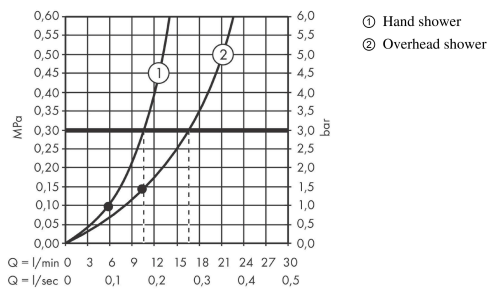

Raindance Select S
Showerpipe 240 1jet PowderRain with thermostat
Finish: **Matt Black** Article Number: **27633670**

Product image

Scale drawing

Flowchart