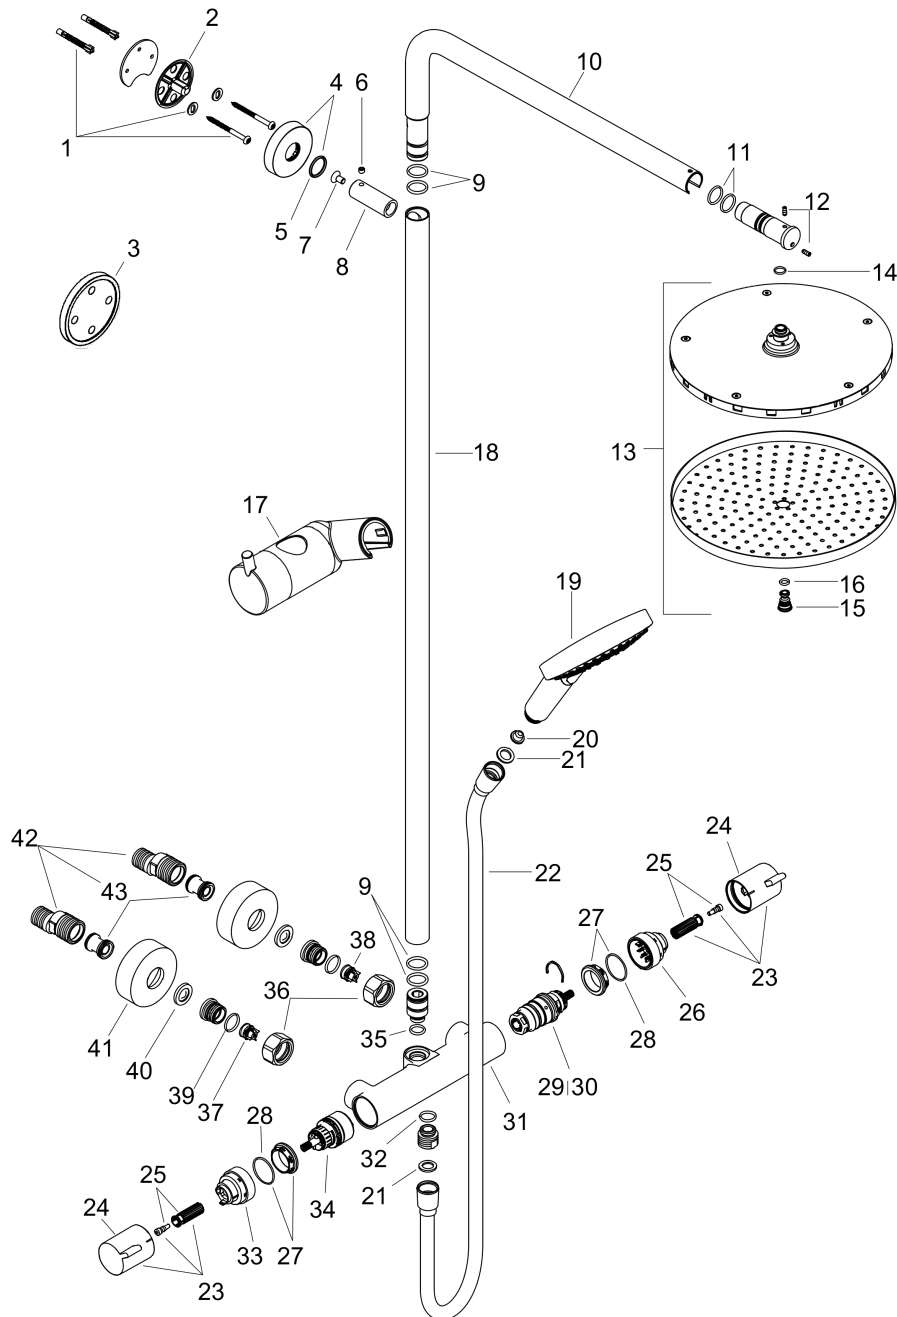

Raindance Select S
Showerpipe 240 1jet PowderRain with thermostat
Finish: **Matt Black** Article Number: **27633670**

Exploded Drawing

Year of production: >12/20

Raindance Select S
Showerpipe 240 1jet PowderRain with thermostat
Finish: **Matt Black** Article Number: **27633670**

Spare part list

Year of production: >12/20

Pos.	Description	Article Number	PC	PU
1	mounting set	96179000	4	1
2	wall flange	95687000	9	1
3	tile-matching-disk 7 mm	95239670	55	1
4	escutcheon Ø 60 mm	95692670	56	1
5	O-ring 20x2,5	92602000	2	1
6	hollow set screw M6x5	98447000	1	1
7	screw	92137000	2	1
8	sleeve	92166670	59	1
9	O-ring 17x2,5	98387000	1	1
10	shower arm cpl.	94831670	65	1
11	O-ring 17x2	98199000	1	1
12	hollow set screw M4x10	97667000	1	1
13	head shower Ø 240 mm	93464670	68	1
14	O-ring 10x1,5	98123000	1	1
15	screw	95796000	8	1
16	O-ring 7x2	98419000	1	1
17	support, assy	97651670	63	1
18	pipe 973 mm / Ø 22 mm	92468670	65	1
19	handshower	26014670	98	1
20	filter	92672000	2	1
21	seal	98058000	1	1
22	shower hose Isiflex'B 1,60 m	28276670	98	1
23	handle	95836670	58	1
24	pushbutton	92848670	52	1
25	handle fixing set	95843000	3	1
26	safety set	95839000	6	1
27	nut	98913000	6	1
28	O-ring 26x1,5	98390000	1	1
29	thermostat cartridge	98282000	14	1
30	cartridge for exchanged connections	92373000	18	1
31	Thermostat	92850670	69	1
32	O-ring 14x2	98129000	1	1
33	stop ring for flow control	95927000	8	1
34	shut off unit with selector	98283000	12	1
35	O-ring 12x2,25	98382000	1	1
36	set of nuts	96157670	58	1
37	non return valve (pressure-resistant up to 2 MPa)	93136000	8	1
38	non return valve	96737000	8	1
39	O-ring 17x1,5	98137000	1	1
40	filter packing	96922000	3	1
41	escutcheon Ø 68 mm	96467670	56	1